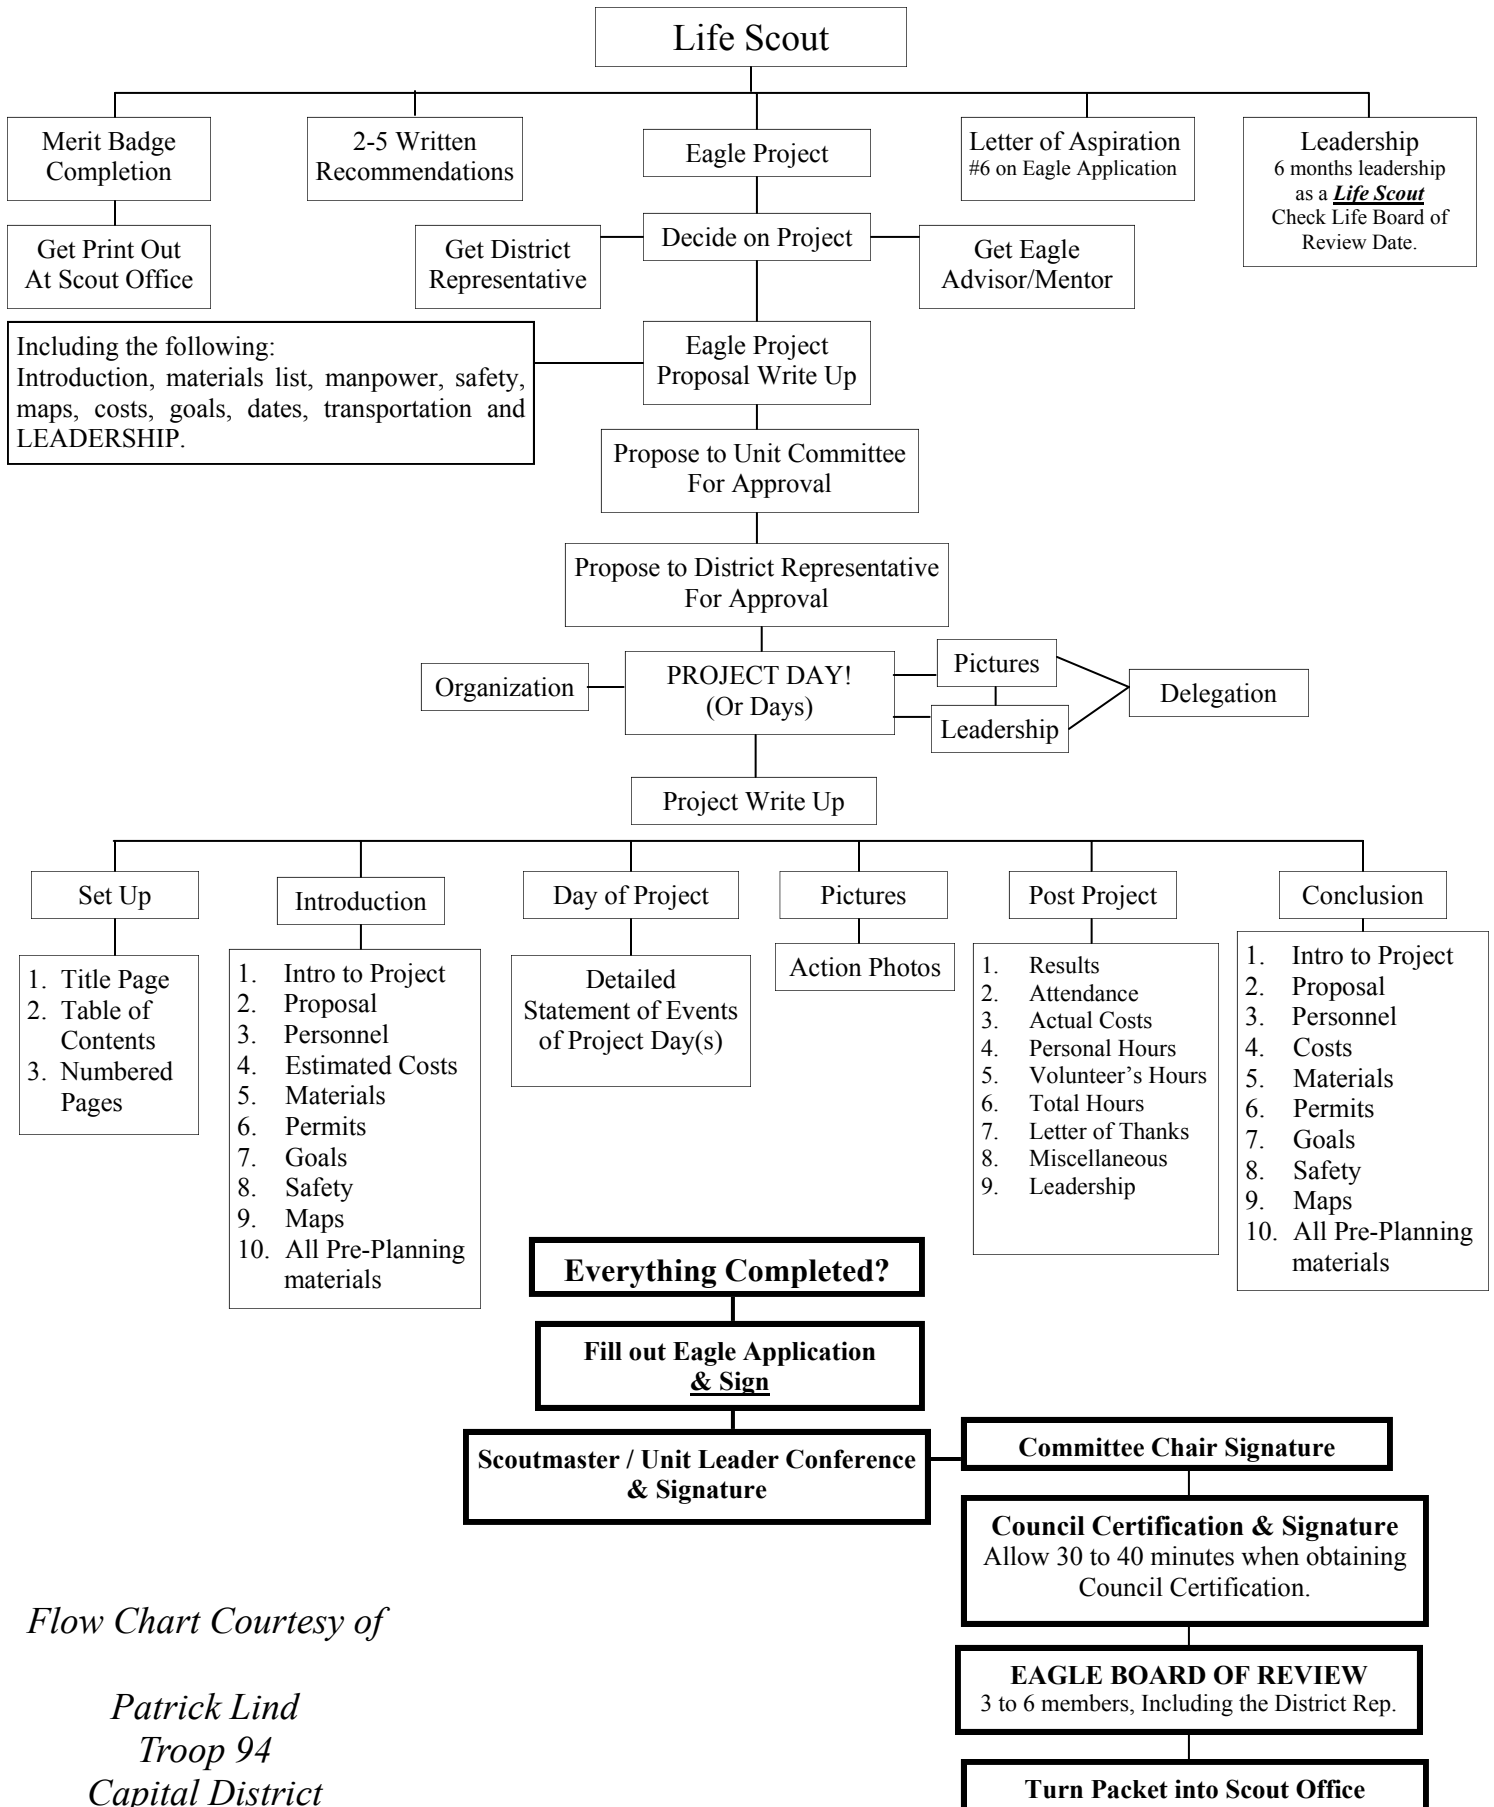

# Life to Eagle Flow Chart

Flow Chart Courtesy of

Patrick Lind  
Troop 94  
Capital District